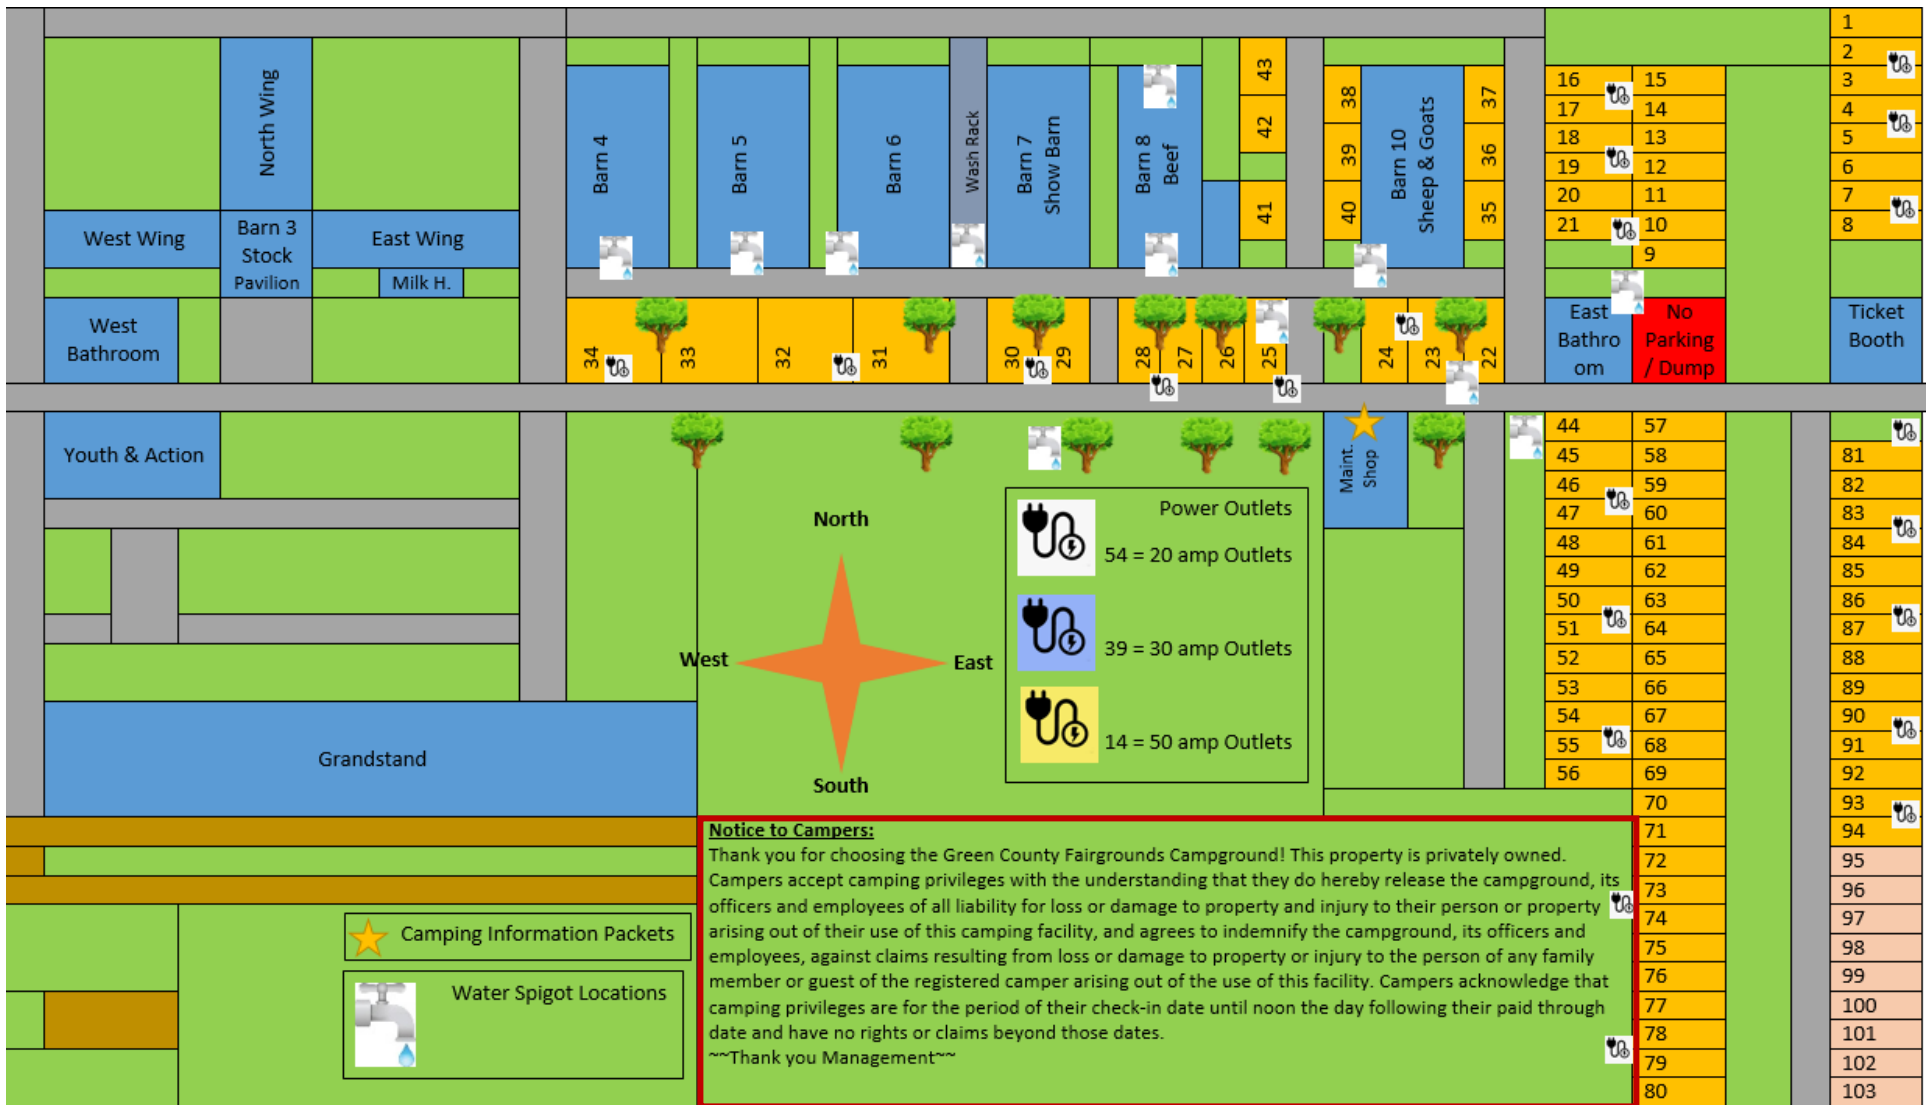

Fairgrounds Campsites Map

- * Campers MUST be 15 feet from Dump Site & 10 feet from all buildings!!
- * Campsites are 25' wide. Giving campers room to park 10 feet from their neighbor.
- * No burning on grounds. Campfires must be in an above ground, metal fireplace.
- * Dogs must be leashed. Owners must respect fellow campers and Fairgrounds by picking up after your pet and controlling barking.
- * Prices are based on one camping vehicle/tent per site. Additional tenants per space will result in additional fees.
- * Fees must be paid to Fair Office. There will be a \$35 NSF charge for any and all returned checks.